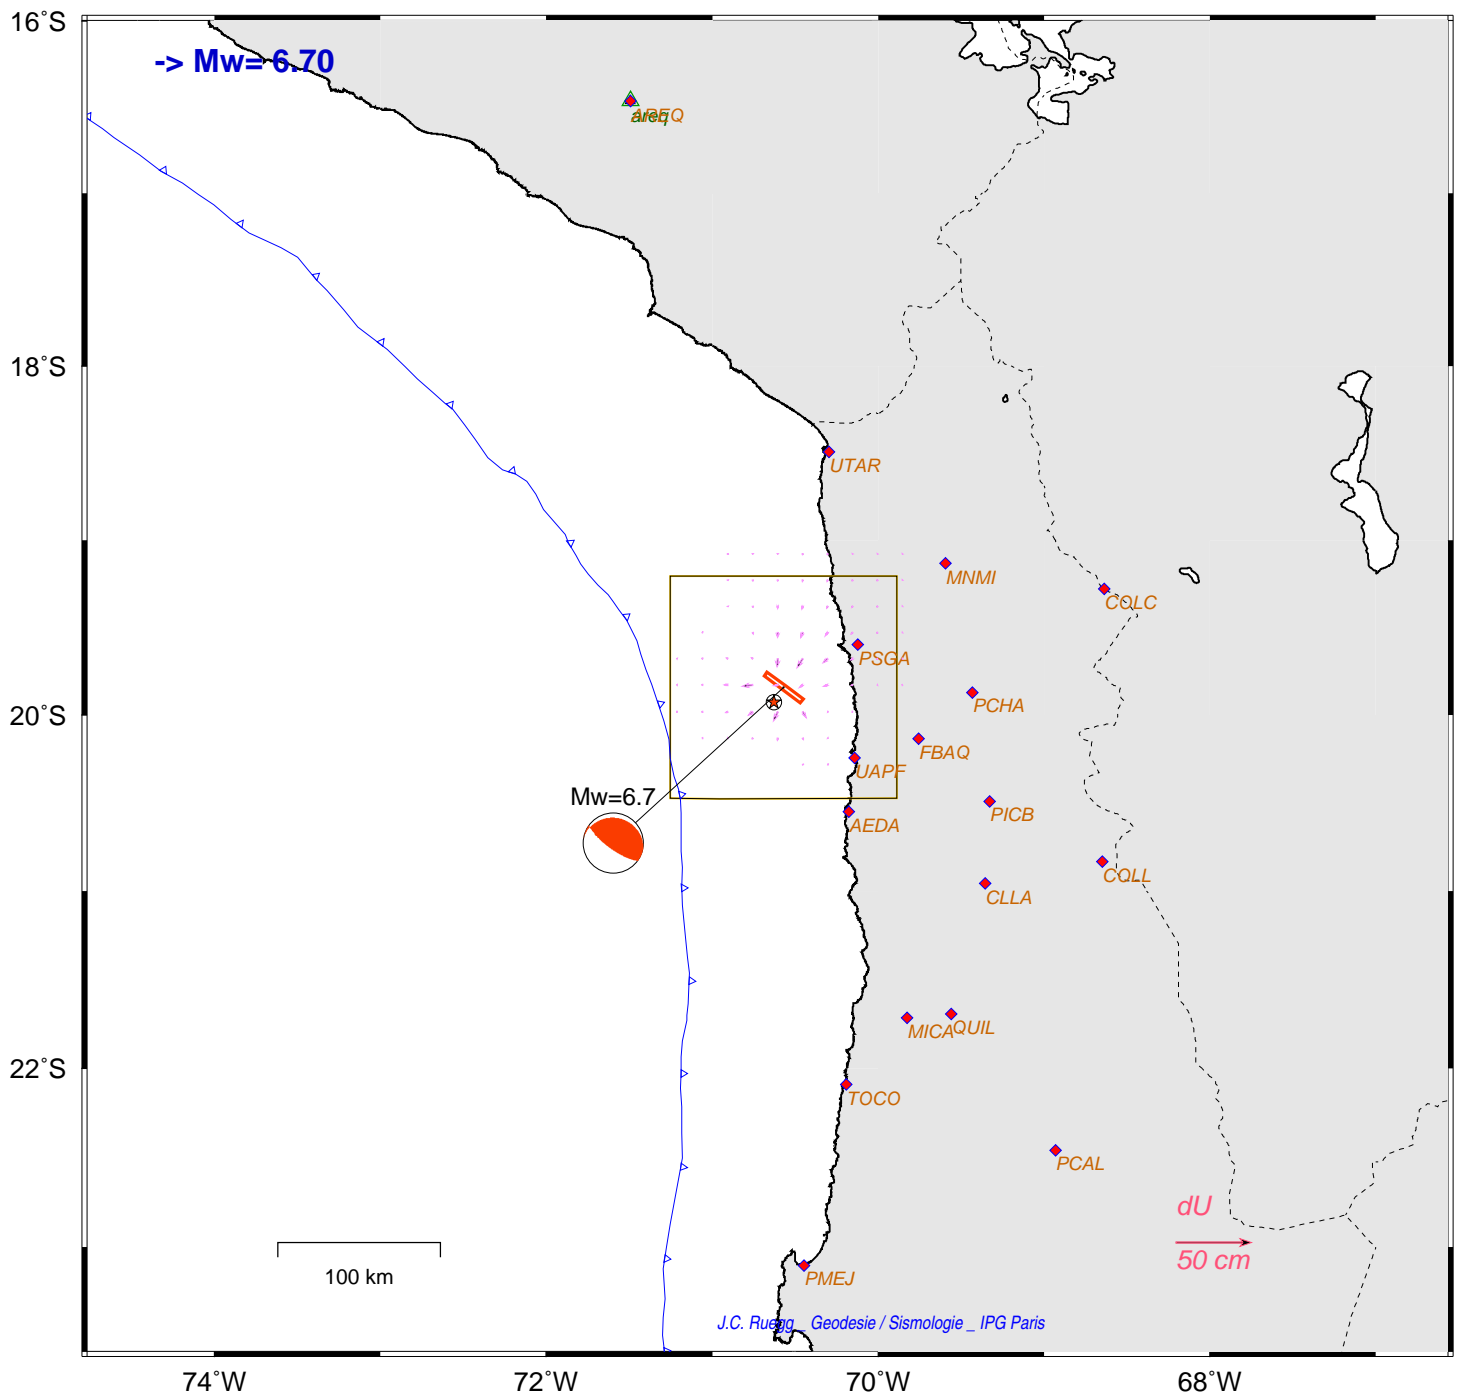

WNW of Iquique, Chile (WMT)

140316_211545_ndnjA.usg

Situation sismotectonique:

Long. Lat. Depth : -70.569 -19.842 15.5

Azi. Dip Rake : 126 74 98

[gmt_TTT5_x]