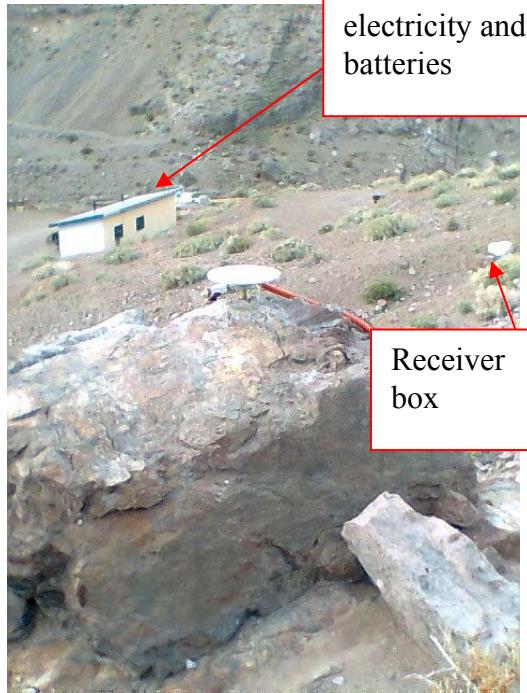

Ethernet MAC Address: 00:60:35:03:58:38
IP Address: 139.229.80.84 (static)
Netmask: 255.255.255.0

IP Filtering Disabled

Shutdown Voltage 10.68 Volts

ACCESS and SITE SKETCH MAP

Custom houses

electricity and batteries

Receiver box

electricity and batteries

Inside house box with :

regulator

batteries

Receiver box

20Watts Solar pannels (x5)