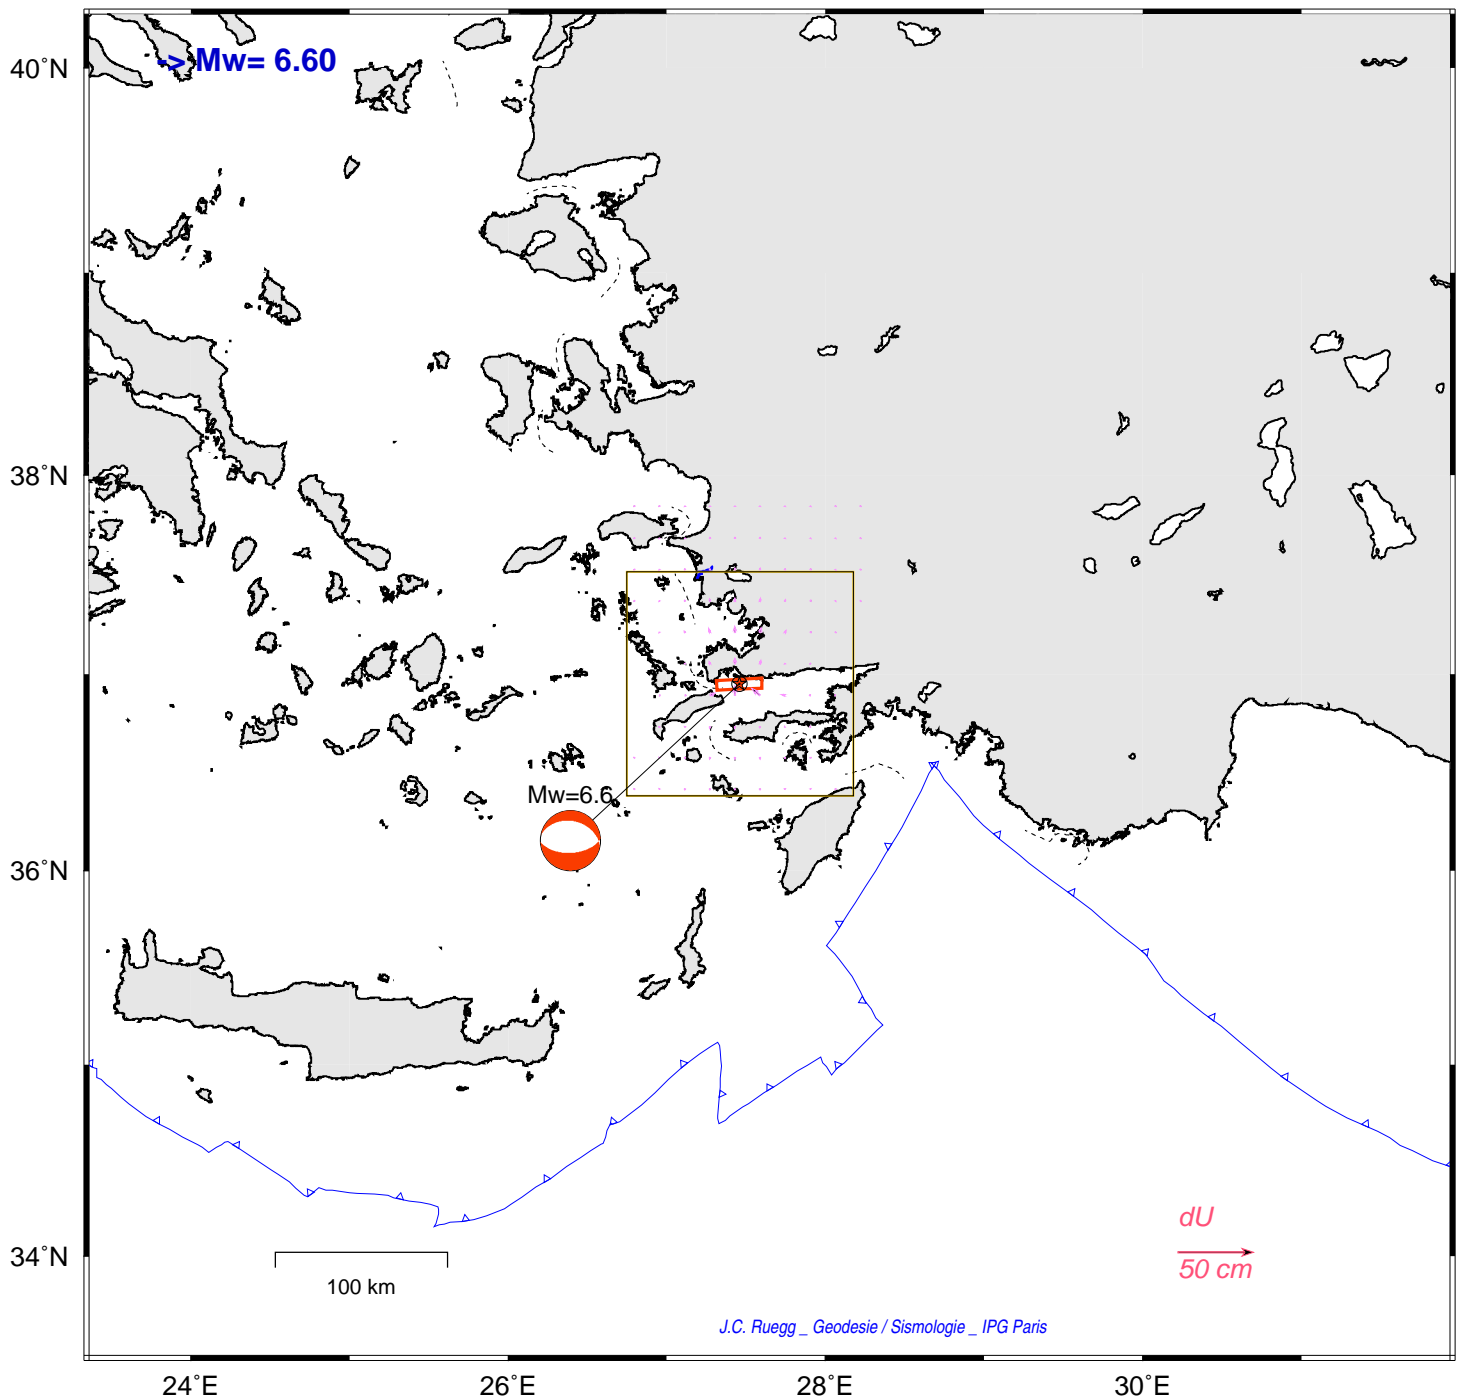

M=6.7 - Kos_10km_SSE_of_Bodrum, Turkey

170720_223112_9yndA.usg

Situation sismotectonique:

Long. Lat. Depth : 27.458 36.949 11.5

Azi. Dip Rake : 087 56 -98

[gmt_TTT5_x]