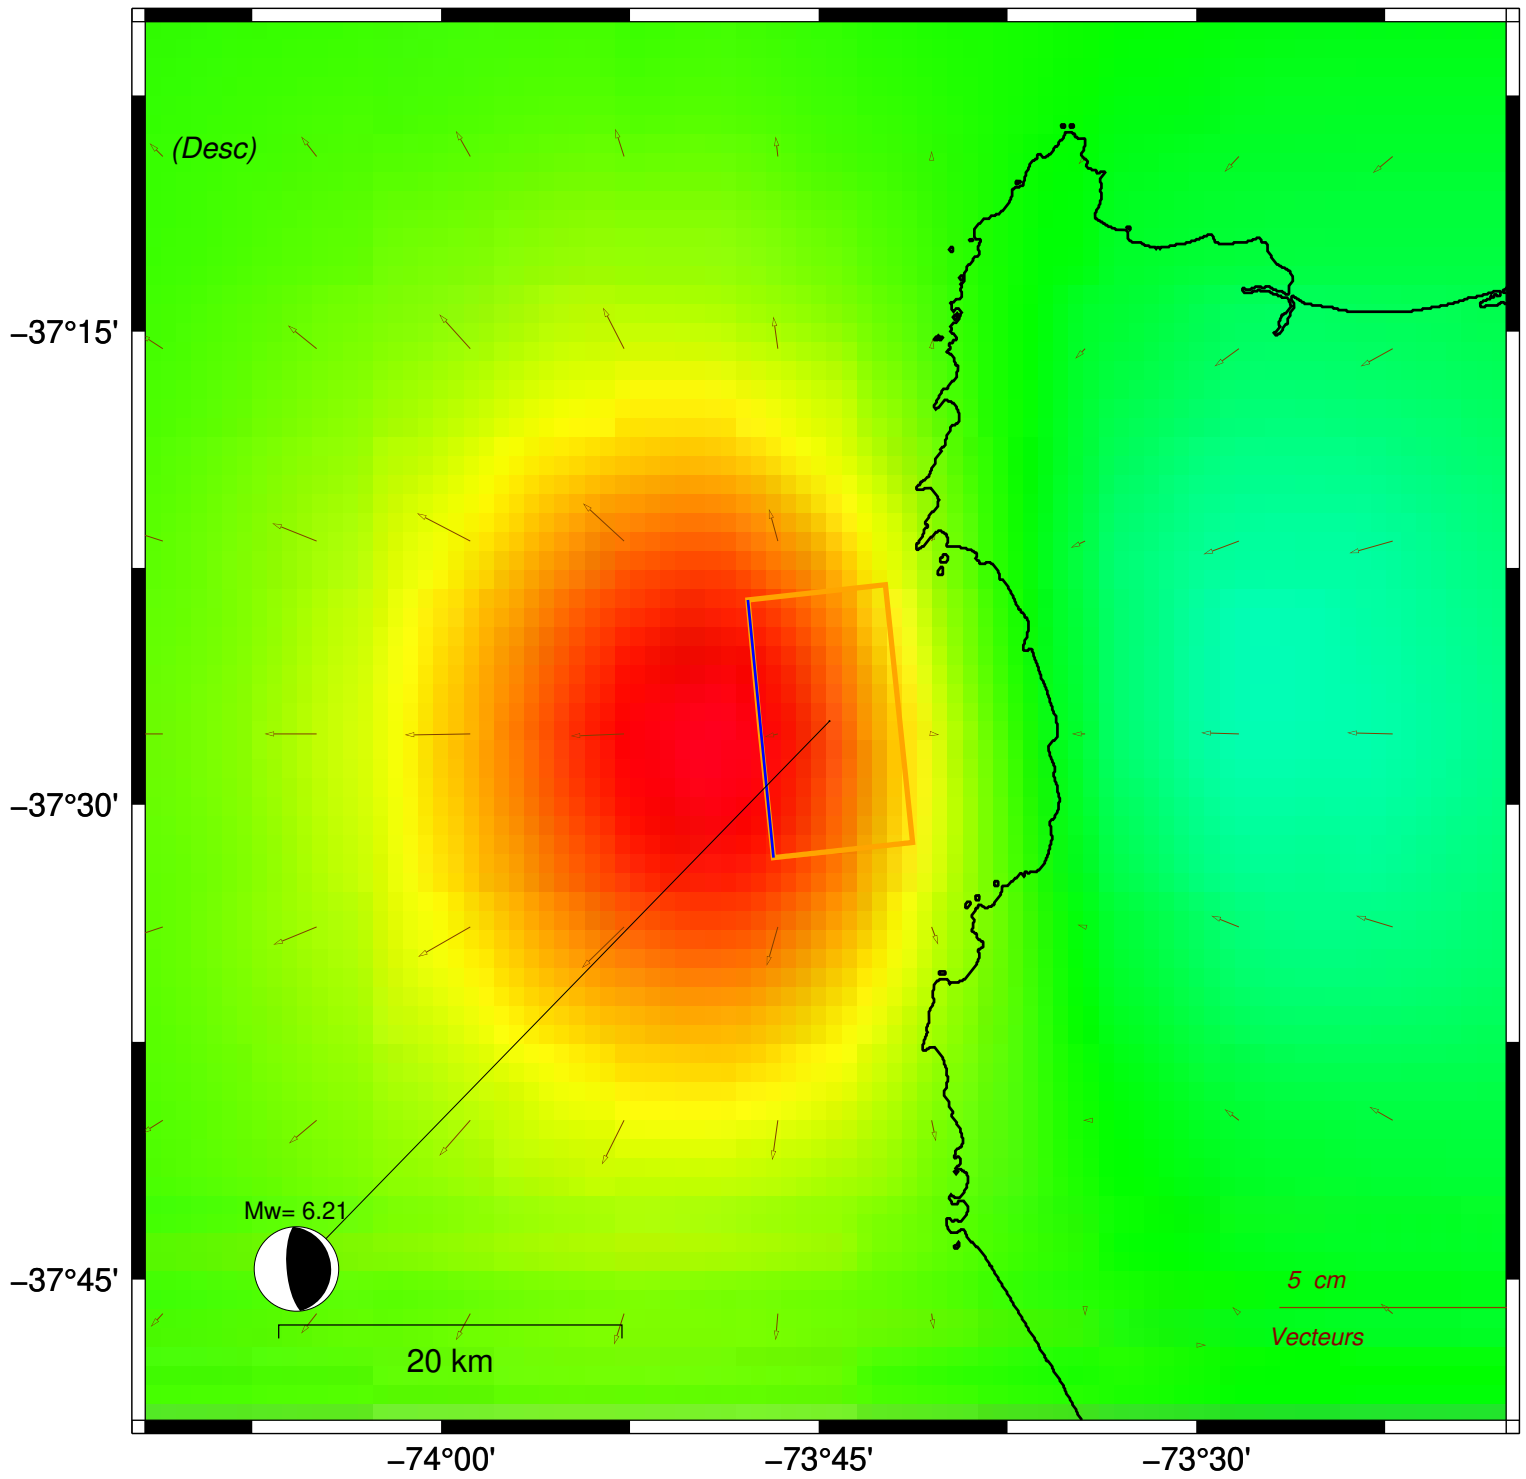

Mw=6.21 - Near_the_coast_of_Bio-Bio,_Chile

221113_022457_ipe4A

Mw= 6.21

Long. Lat. Depth : -73.743 -37.456 30.5

Azi. Dip Rake : 355 19 90

Interferogramme theorique - orbites descendantes

221113_022457_ipe4A

- plan nodal : A

- coef= 1.0

[gmt_T6_x20.bat]