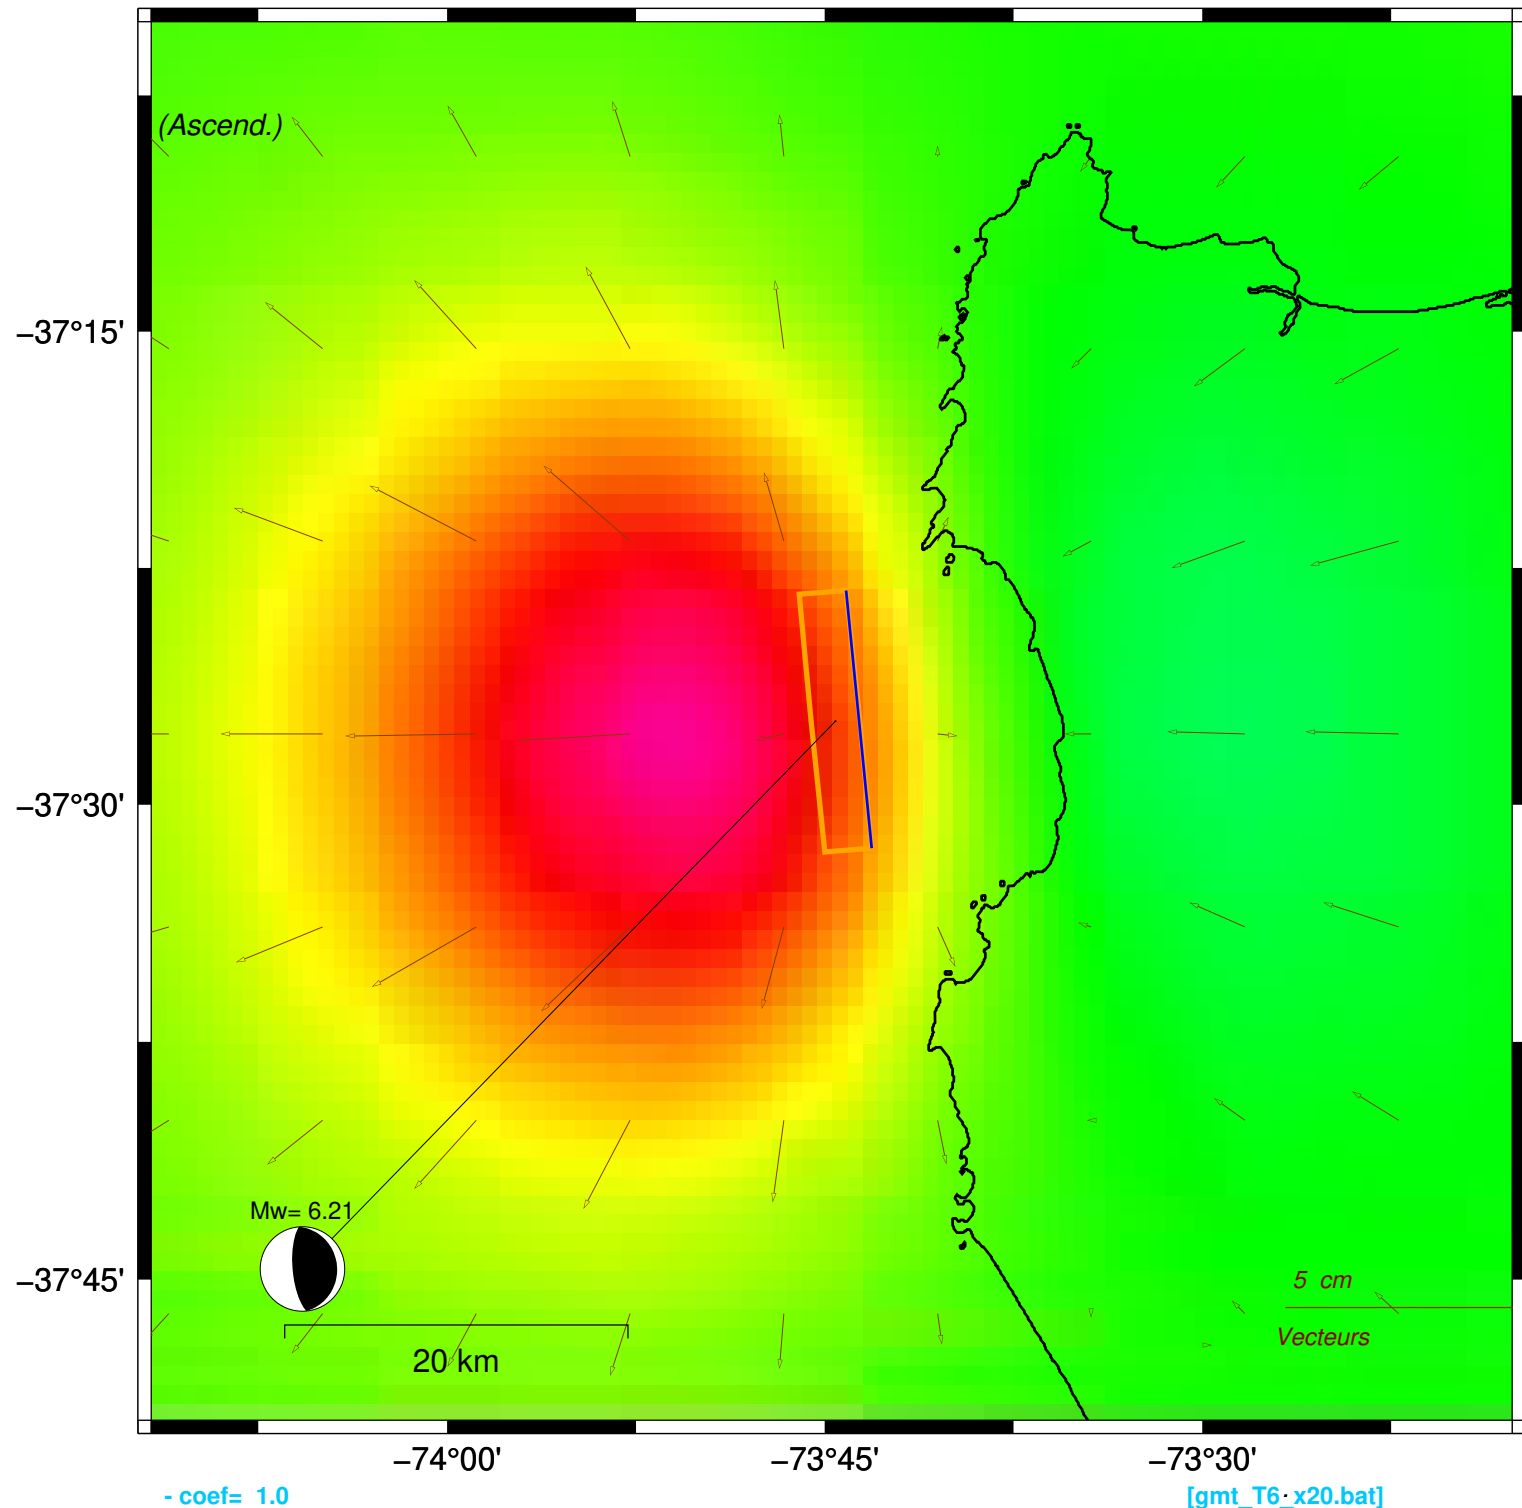

Mw=6.21 - Near_the_coast_of_Bio-Bio,_Chile
221113_022457_ipe4B

Mw= 6.21

Long. Lat. Depth : -73.743 -37.456 30.5

Azi. Dip Rake : 175 71 90

Interferogramme theorique - orbites Ascendantes

221113_022457_ipe4B

- plan nodal : B

- coef= 1.0

[gmt_T6_x20.bat]