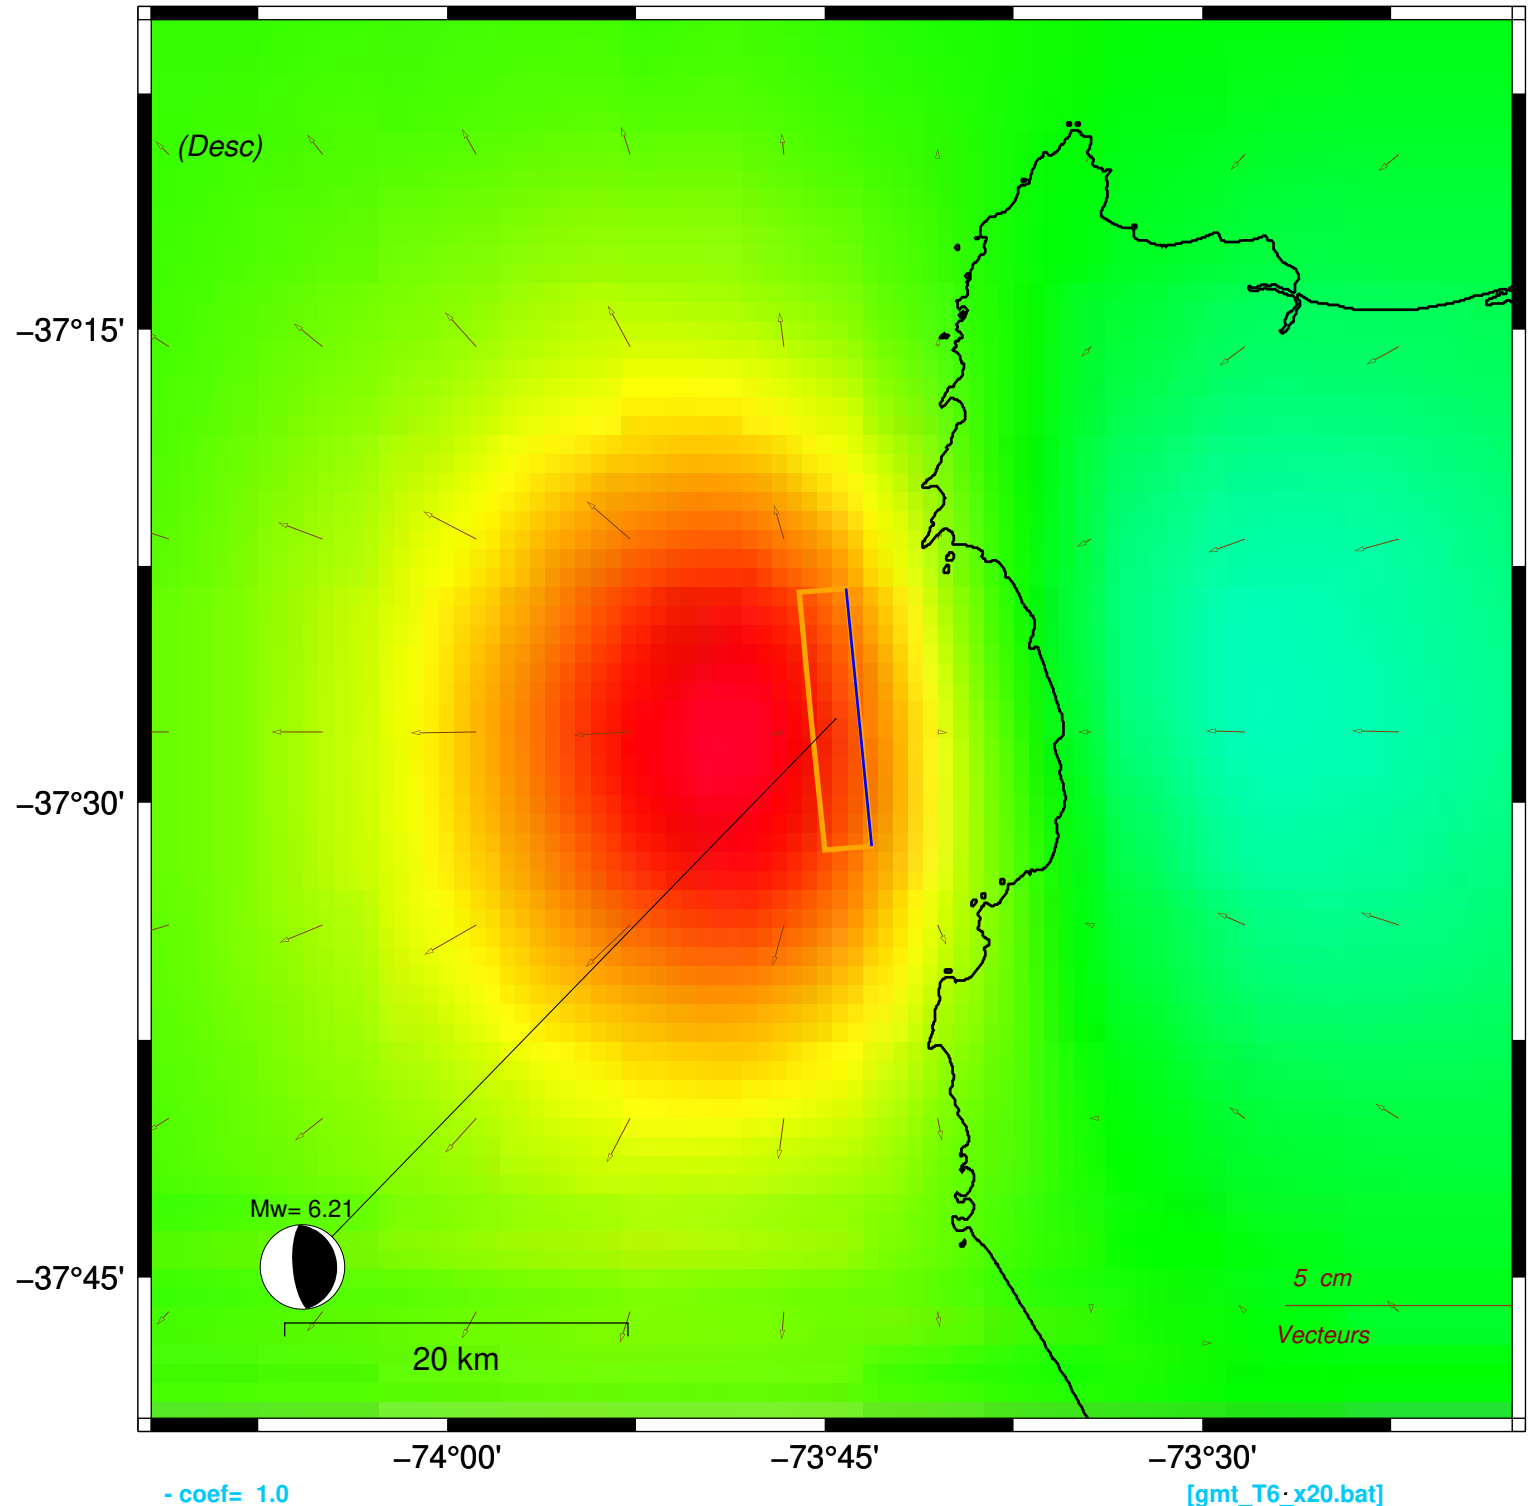

Mw=6.21 - Near\_the\_coast\_of\_Bio-Bio,\_Chile

221113\_022457\_ipe4B

**Mw= 6.21**

Long. Lat. Depth : -73.743 -37.456 30.5

Azi. Dip Rake : 175 71 90

Interferogramme theorique - orbites descendantes

221113\_022457\_ipe4B

- plan nodal : B

- coef= 1.0

[gmt\_T6\_x20.bat]